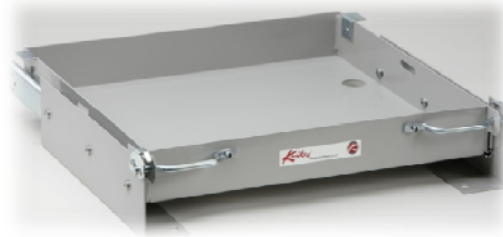

Battery Trays

- Battery Trays ship completely assembled; ready to bolt in.
- Safety latch holds tray fully retracted or fully extended.
- Holds 1 to 8 batteries.
- See size chart below. Inside dimension is for battery configuration. Outside dimension is for compartment fit.

Part Number	Outside Dimensions (Inches)			Inside Dimensions (Inches)		Weight Capacity
	Width	Depth	Height	Width	Depth	
905700000	15-1/2"	15-1/8"	3-3/8"	14"	13"	130 lbs
905701000	14-9/16"	15-1/2"	3-5/16"	13"	14-1/4"	130 lbs
905702000	15-1/2"	15-1/8"	2-3/4"	14"	13"	130 lbs
905703000	15-3/8"	13"	2-1/2"	14"	12-1/8"	130 lbs
905703002	16-1/8"	13"	2-1/2"	14-3/4"	12-7/64"	130 lbs
905703003	9"	13-1/2"	2-1/2"	7-3/4"	12-5/8"	130 lbs
905722000	14-9/16"	16-3/8"	3-3/8"	13"	15-1/8"	130 lbs
905723000	23-7/16"	15-13/32"	3-15/16"	21"	13-7/8"	200 lbs
905728000	23-13/32"	13"	5-1/4"	21"	10-1/4"	230 lbs
905705000	15-13/16"	24"	3-3/16"	13-3/8"	21-3/8"	200 lbs
905706000	16-9/16"	16-13/16"	3-3/16"	14-1/4"	14-1/4"	200 lbs
905707000	25-1/8"	24-13/16"	3-3/16"	22-7/8"	22-7/8"	200 lbs
905708000	22-1/4"	15-1/4"	3-1/16"	20"	13-7/8"	200 lbs
905709000	16-15/16"	22-5/8"	3-3/16"	14-3/8"	21"	200 lbs
905711000	24-9/16"	18-5/16"	3-3/16"	22-1/8"	17-1/8"	200 lbs
905714000	17-1/8"	18-1/16"	3-7/8"	15-1/8"	16-9/16"	200 lbs